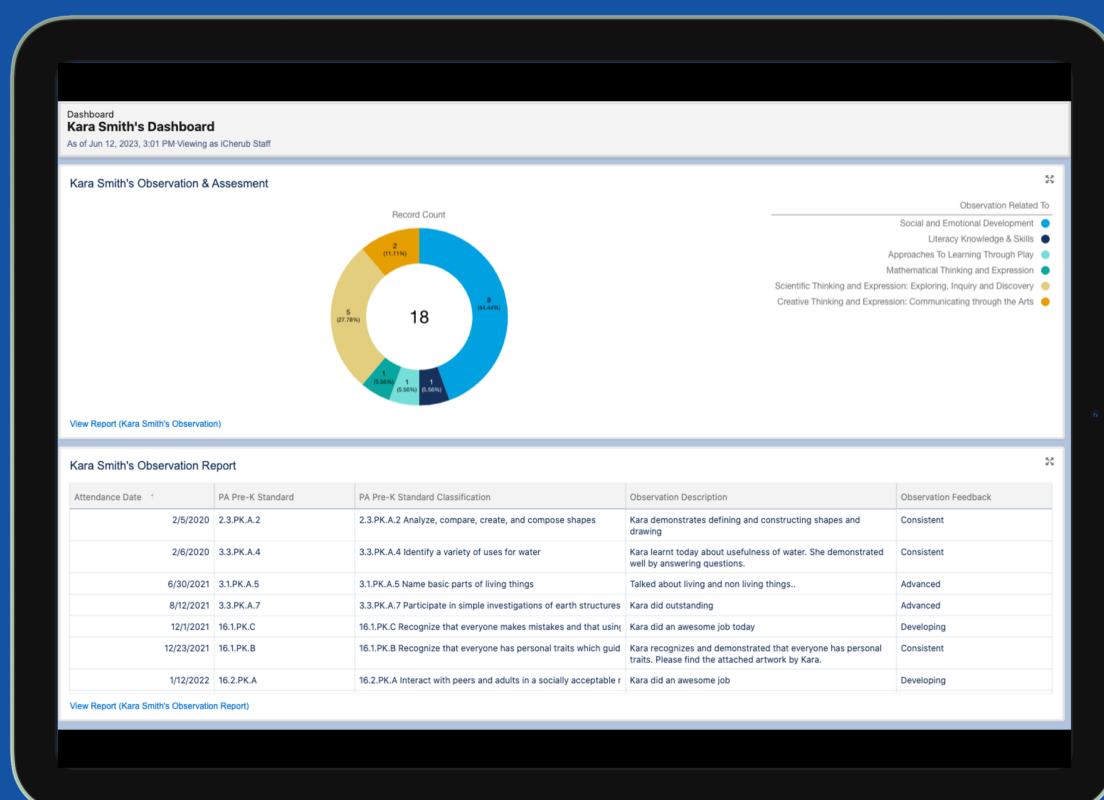

iCherub

iCherub Accelerate - Assessment Simplified

what gets measured gets improved.

Robust assessment tracking system to monitor the progress of each child's developmental milestones. Comprehensive reporting and dashboard capabilities, enabling educators and administrators to generate accurate and detailed assessments effortlessly. iCherub platform provides infants to pre-k assessment capability with integrated PA Learning Standards.

Kara Smith's Observation & Assessment

[View Report \(Kara Smith's Observation\)](#)

Observation & Assessment Integrated Platform

Daily Observations

Capture observations during everyday learning

Track Progress

Track the child's participation, understanding, domain knowledge, identify areas to maximize learning opportunities

Connect, share and engage parents for measurable outcomes.

Give us a call for demo +1 267 991 1400