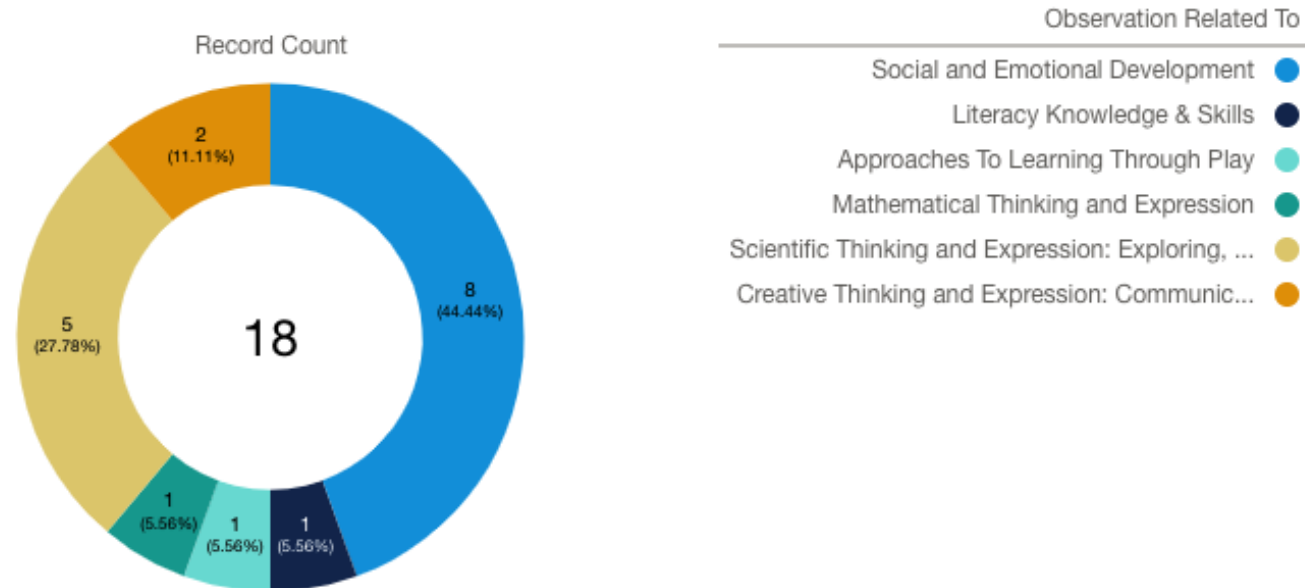

Kara Smith's Observation & Assessment

[View Report (Kara Smith's Observation)](#)

Observation & Assessment Integrated Platform

Daily Observations

Capture observations during everyday learning

Track Progress

Track the child's participation, understanding, domain knowledge, identify areas to maximize learning opportunities