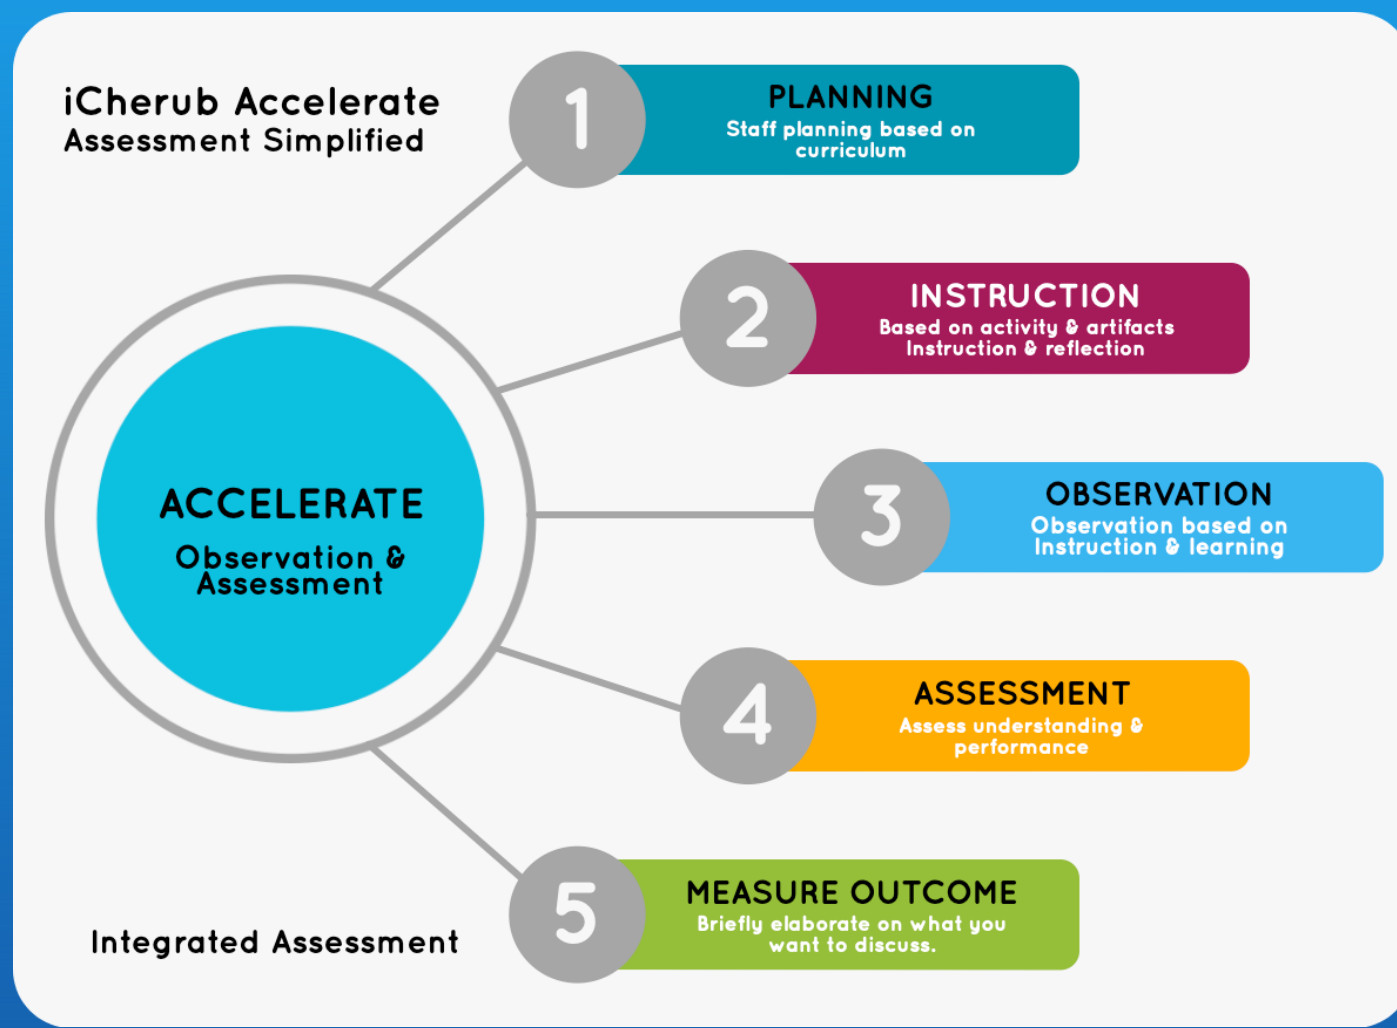

iCherub

iCherub Accelerate - Assessment Simplified

what gets measured gets improved.

Robust assessment tracking system to monitor the progress of each child's developmental milestones. Comprehensive reporting and dashboard capabilities, enabling educators and administrators to generate accurate and detailed assessments effortlessly. iCherub platform provides infants to pre-k assessment capability with integrated PA Learning Standards.

Kara Smith's Observation & Assessment

[View Report \(Kara Smith's Observation\)](#)

Observation & Assessment Integrated Platform

Daily Observations

Capture observations during everyday learning

Track Progress

Track the child's participation, understanding, domain knowledge, identify areas to maximize learning opportunities

Connect, share and engage parents for measurable outcomes.

Give us a call for demo +1 267 991 1400